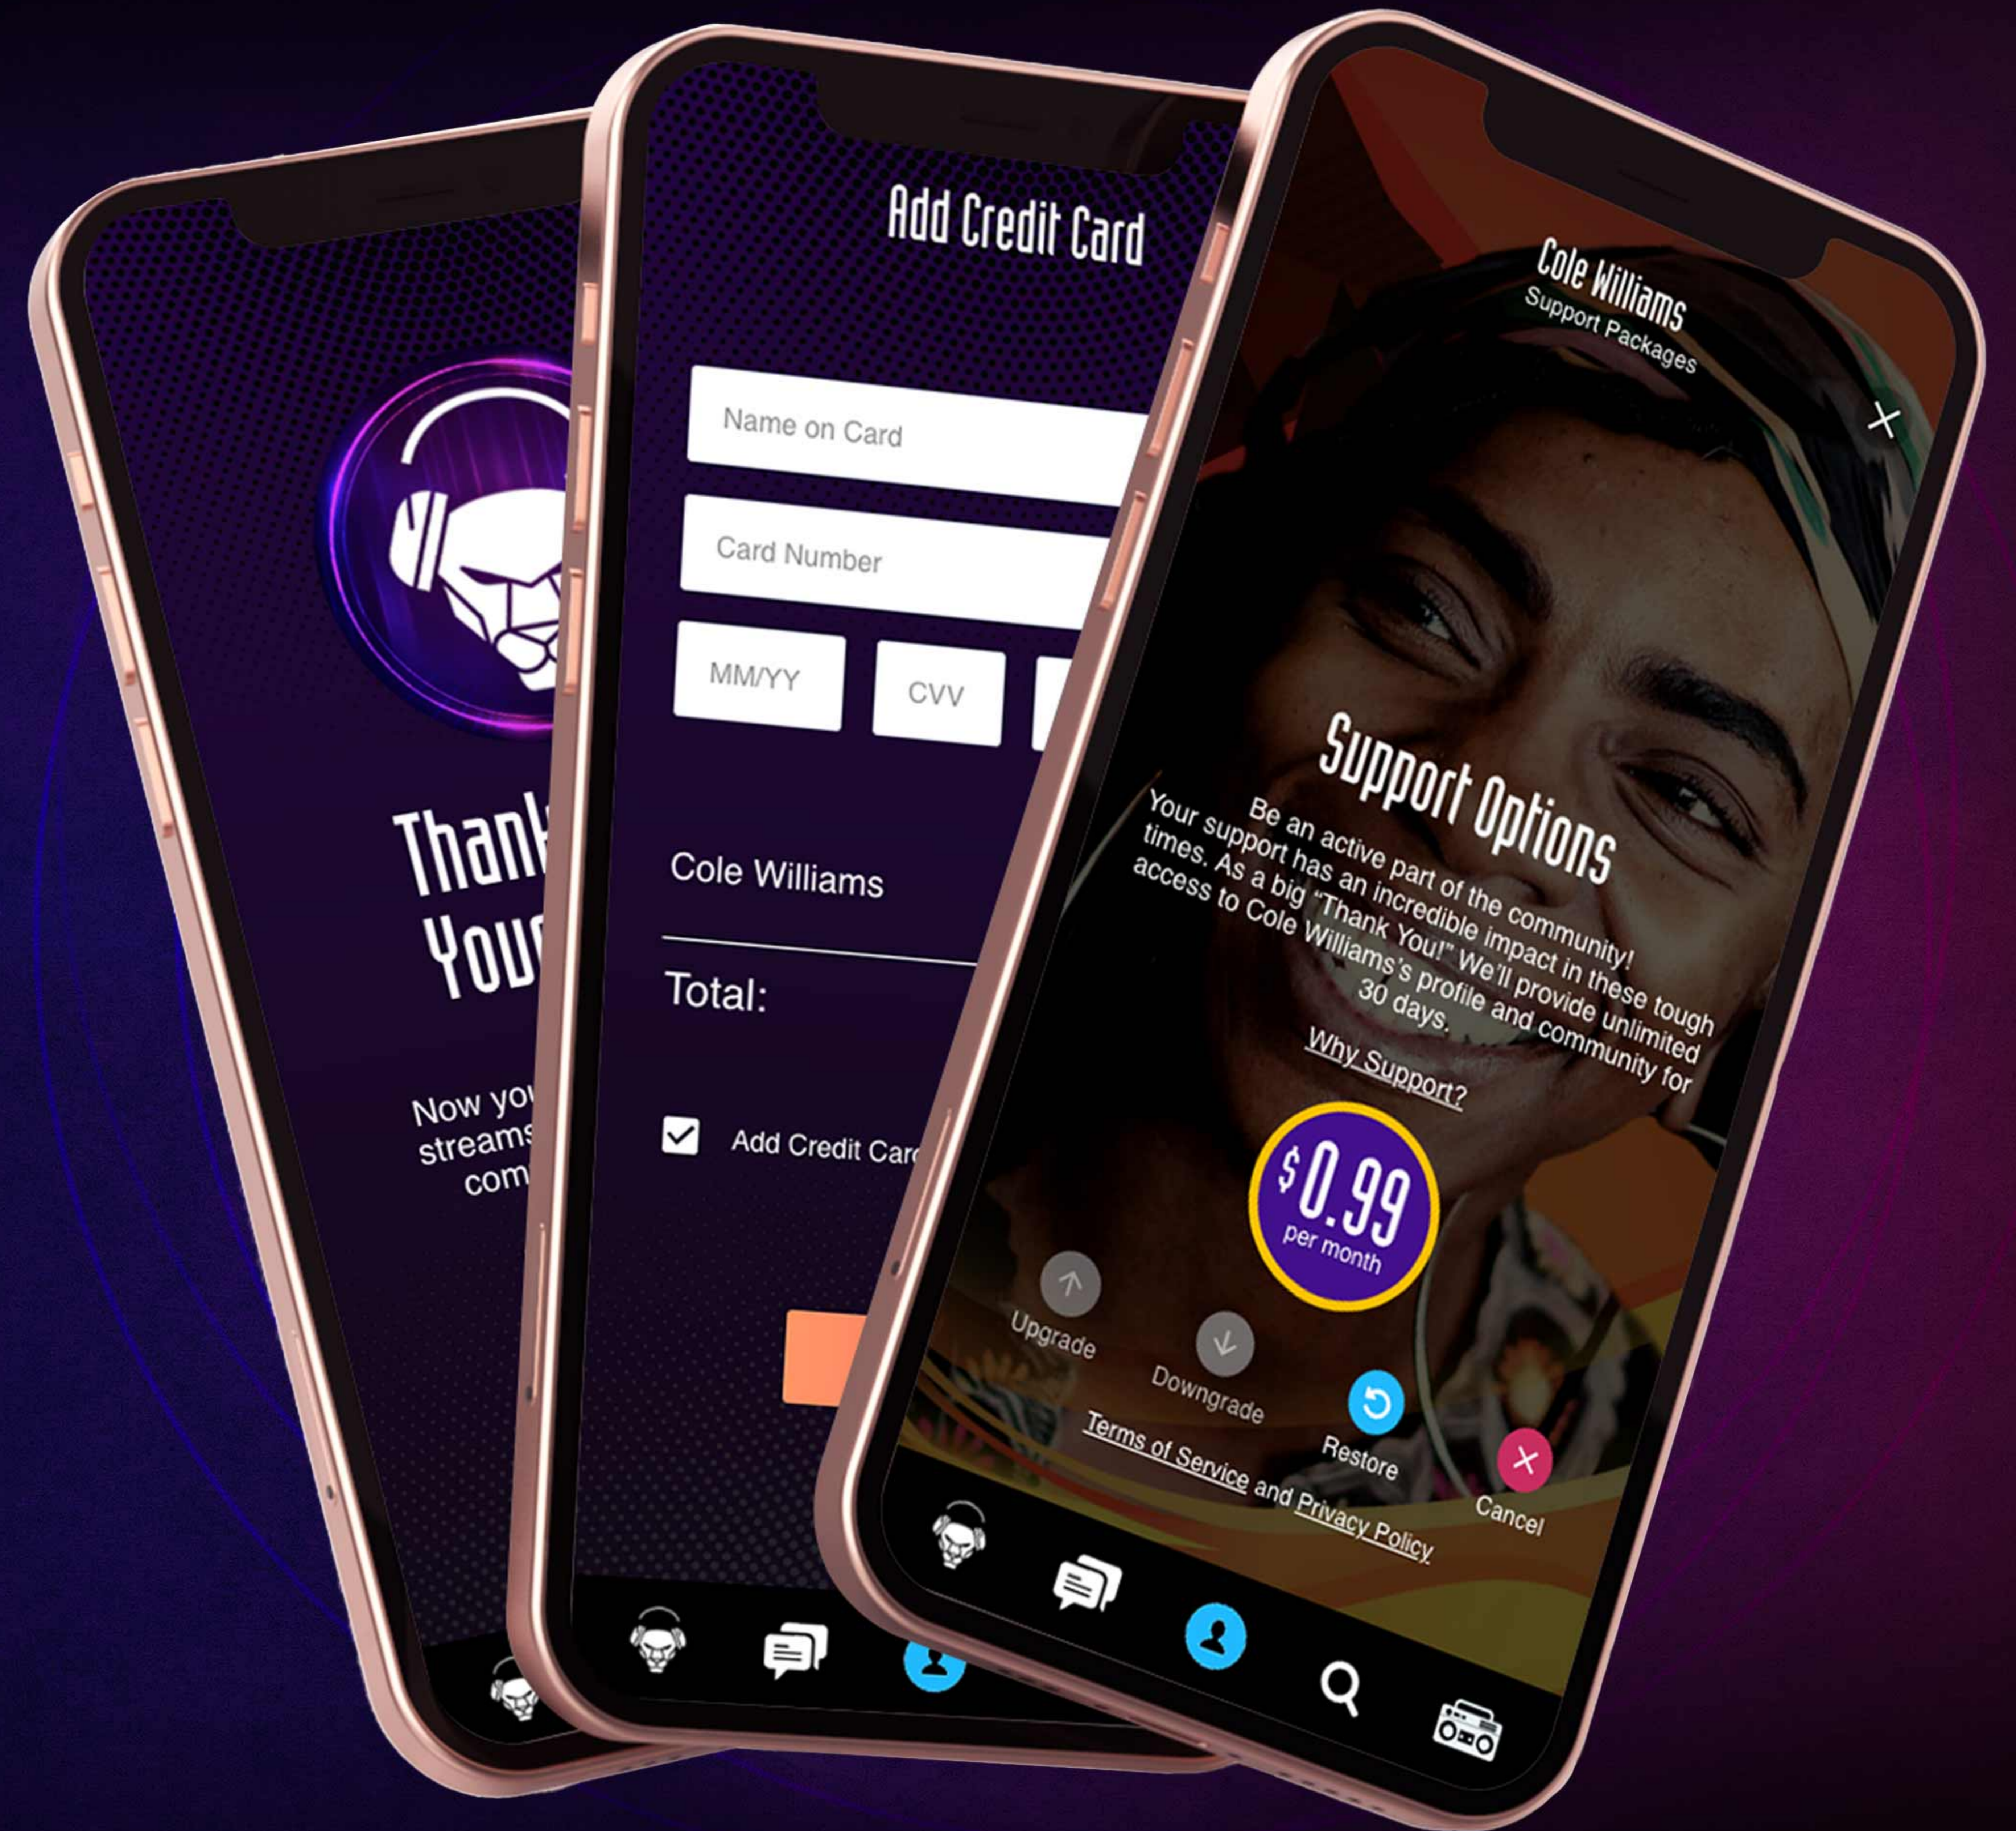

STEP

Diver

DIRECT ARTIST SUPPORT

DIRECT ARTIST SUPPORT: THE ARTISTS CURATES THEIR OWN PLAYLISTS, RADIOS, AND STORIES. ALL THEIR AUDIO IS STORED IN THE ARTIST'S PROFILE WHERE YOU CAN FIND SONGS, LIVE RECORDINGS, AND PODCASTS. AS A FAN, YOU CAN SUPPORT THE ARTISTS BY SUBSCRIBING TO THEIR CONTENT.