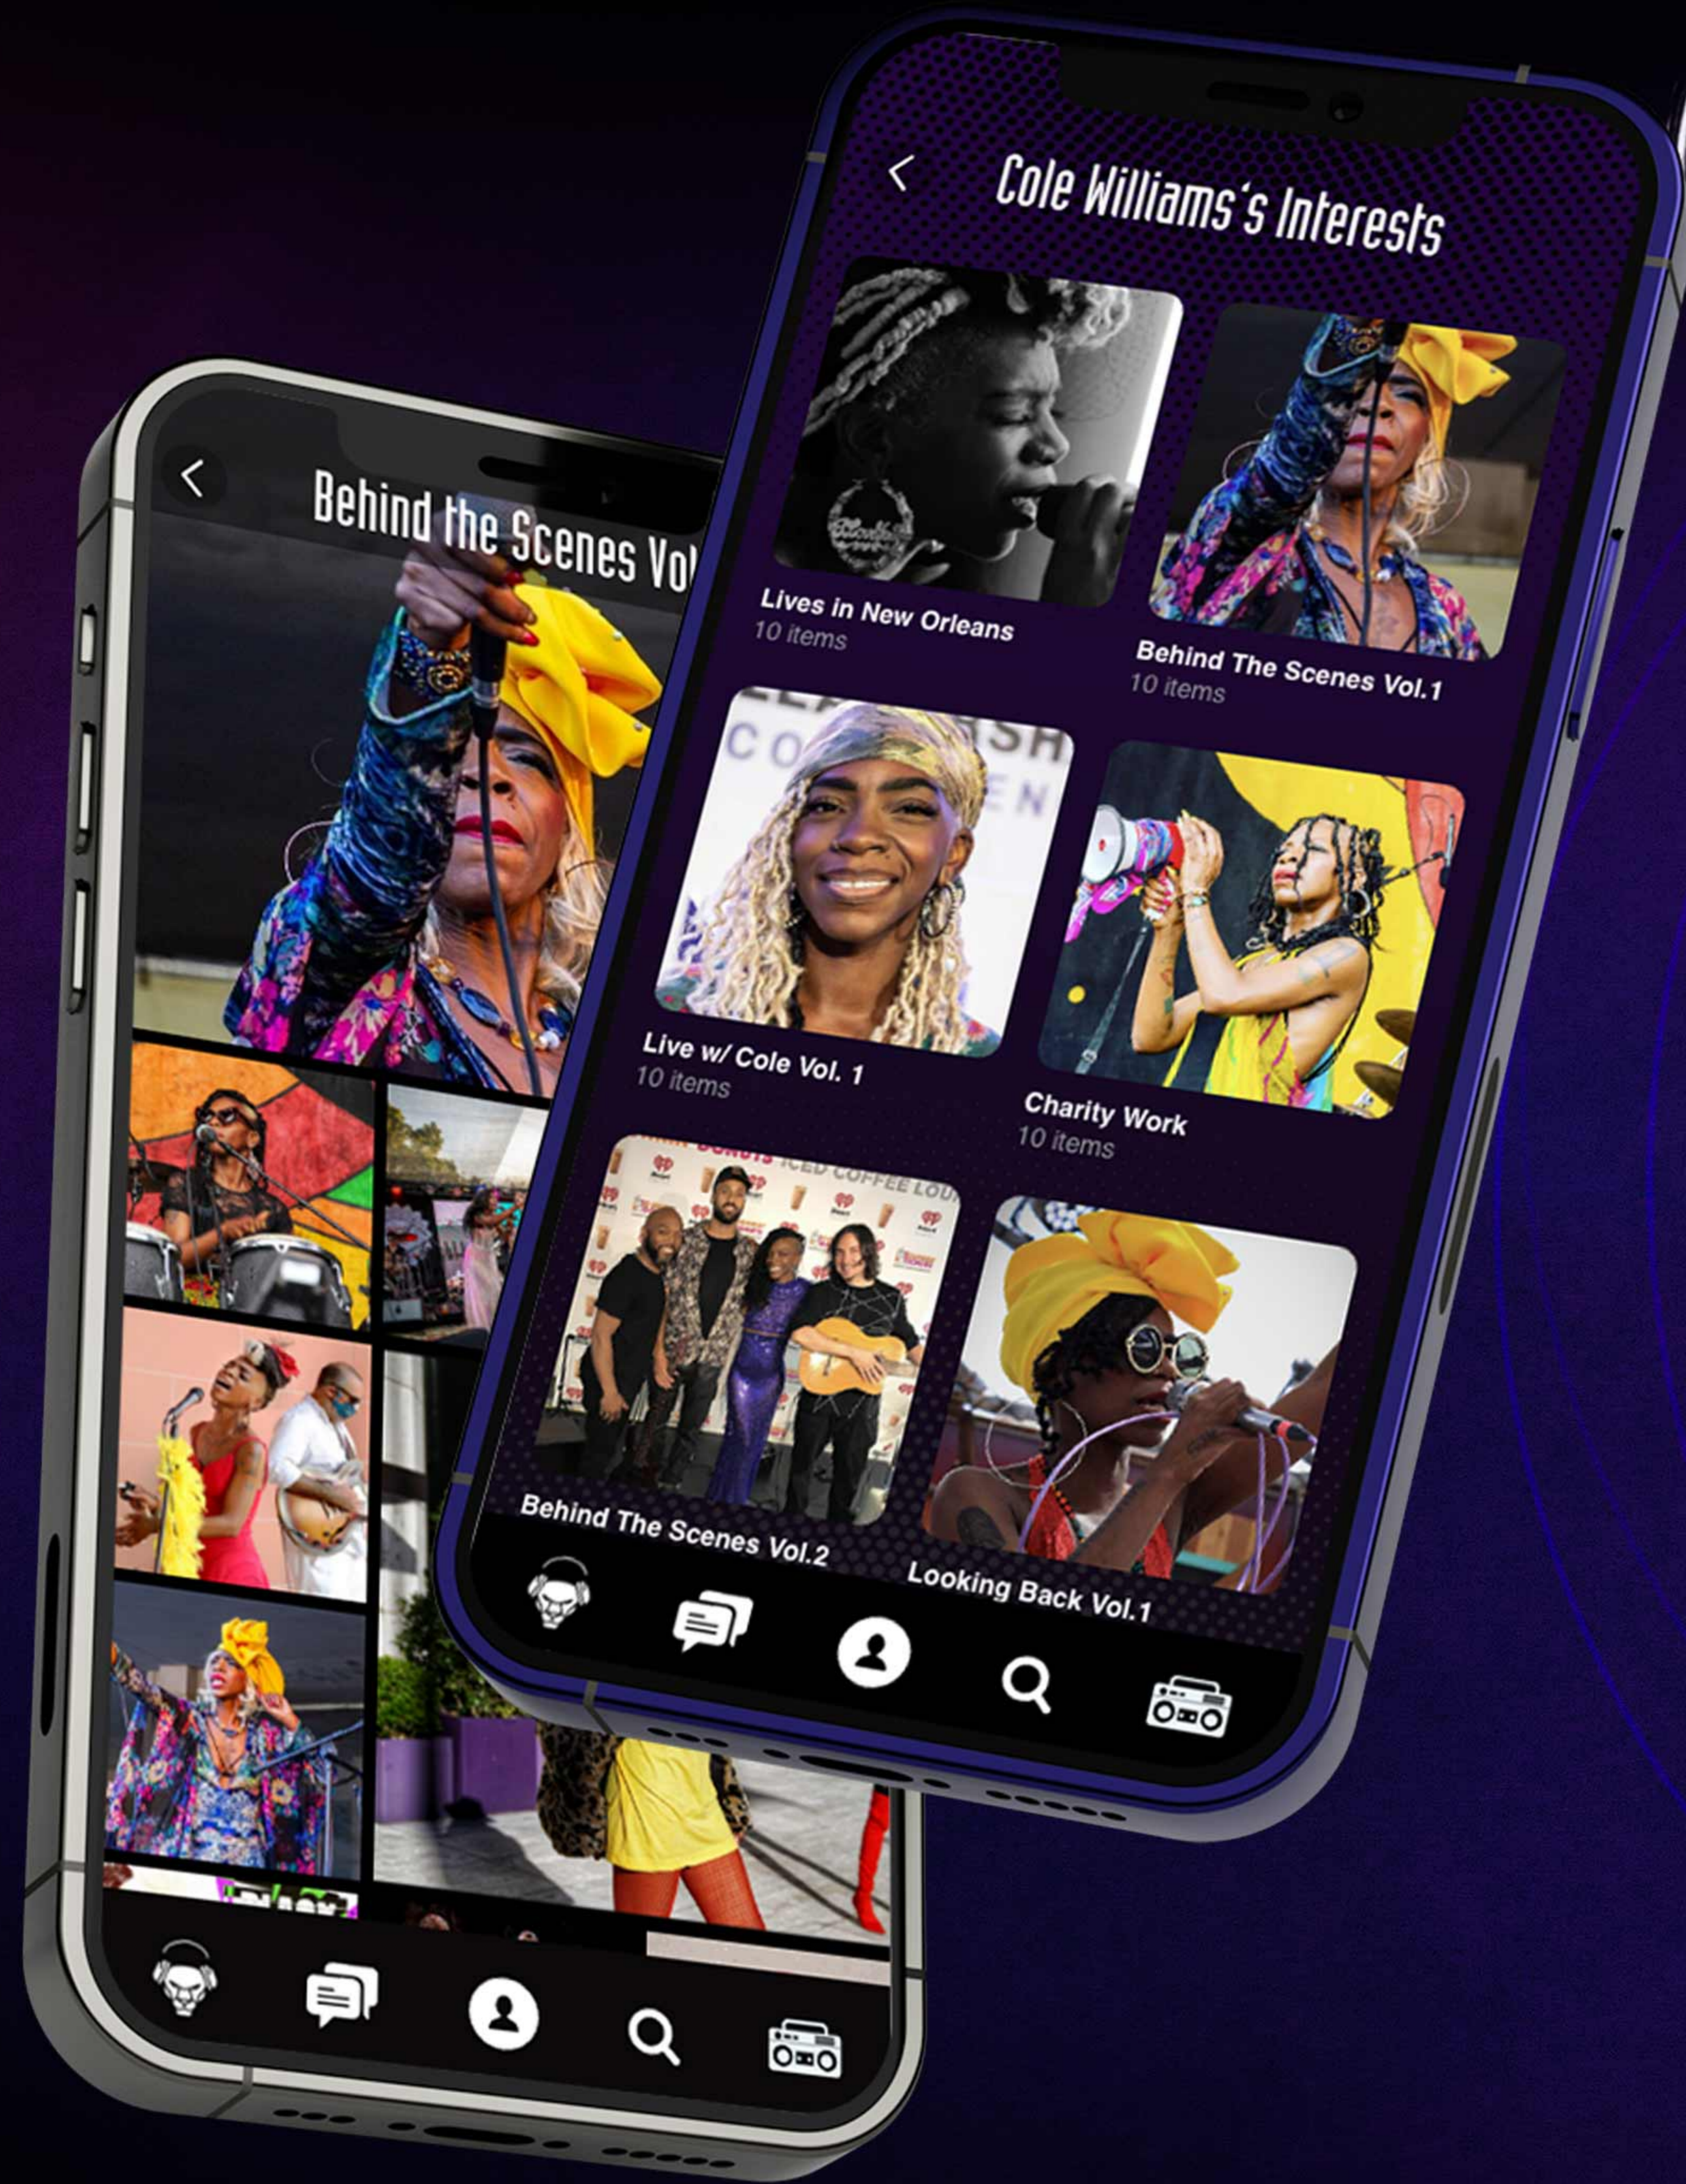

INTEREST

THIS TOOL WAS CREATED FOR ENGAGEMENT WITH FANS TO BE ABLE TO LEARN MORE ABOUT THE ARTISTS OUTSIDE OF JUST THEIR MUSIC. THESE INTEREST BOARDS ALLOW THE USER TO GO DEEP INTO AN ARTIST'S PASSIONS, HOBBIES, CAUSES, BEHIND THE SCENE CONTENT, CHARITY WORK AND OTHER PERSONAL PROJECTS THAT AN ARTIST IS INVOLVED IN OR SUPPORTS.