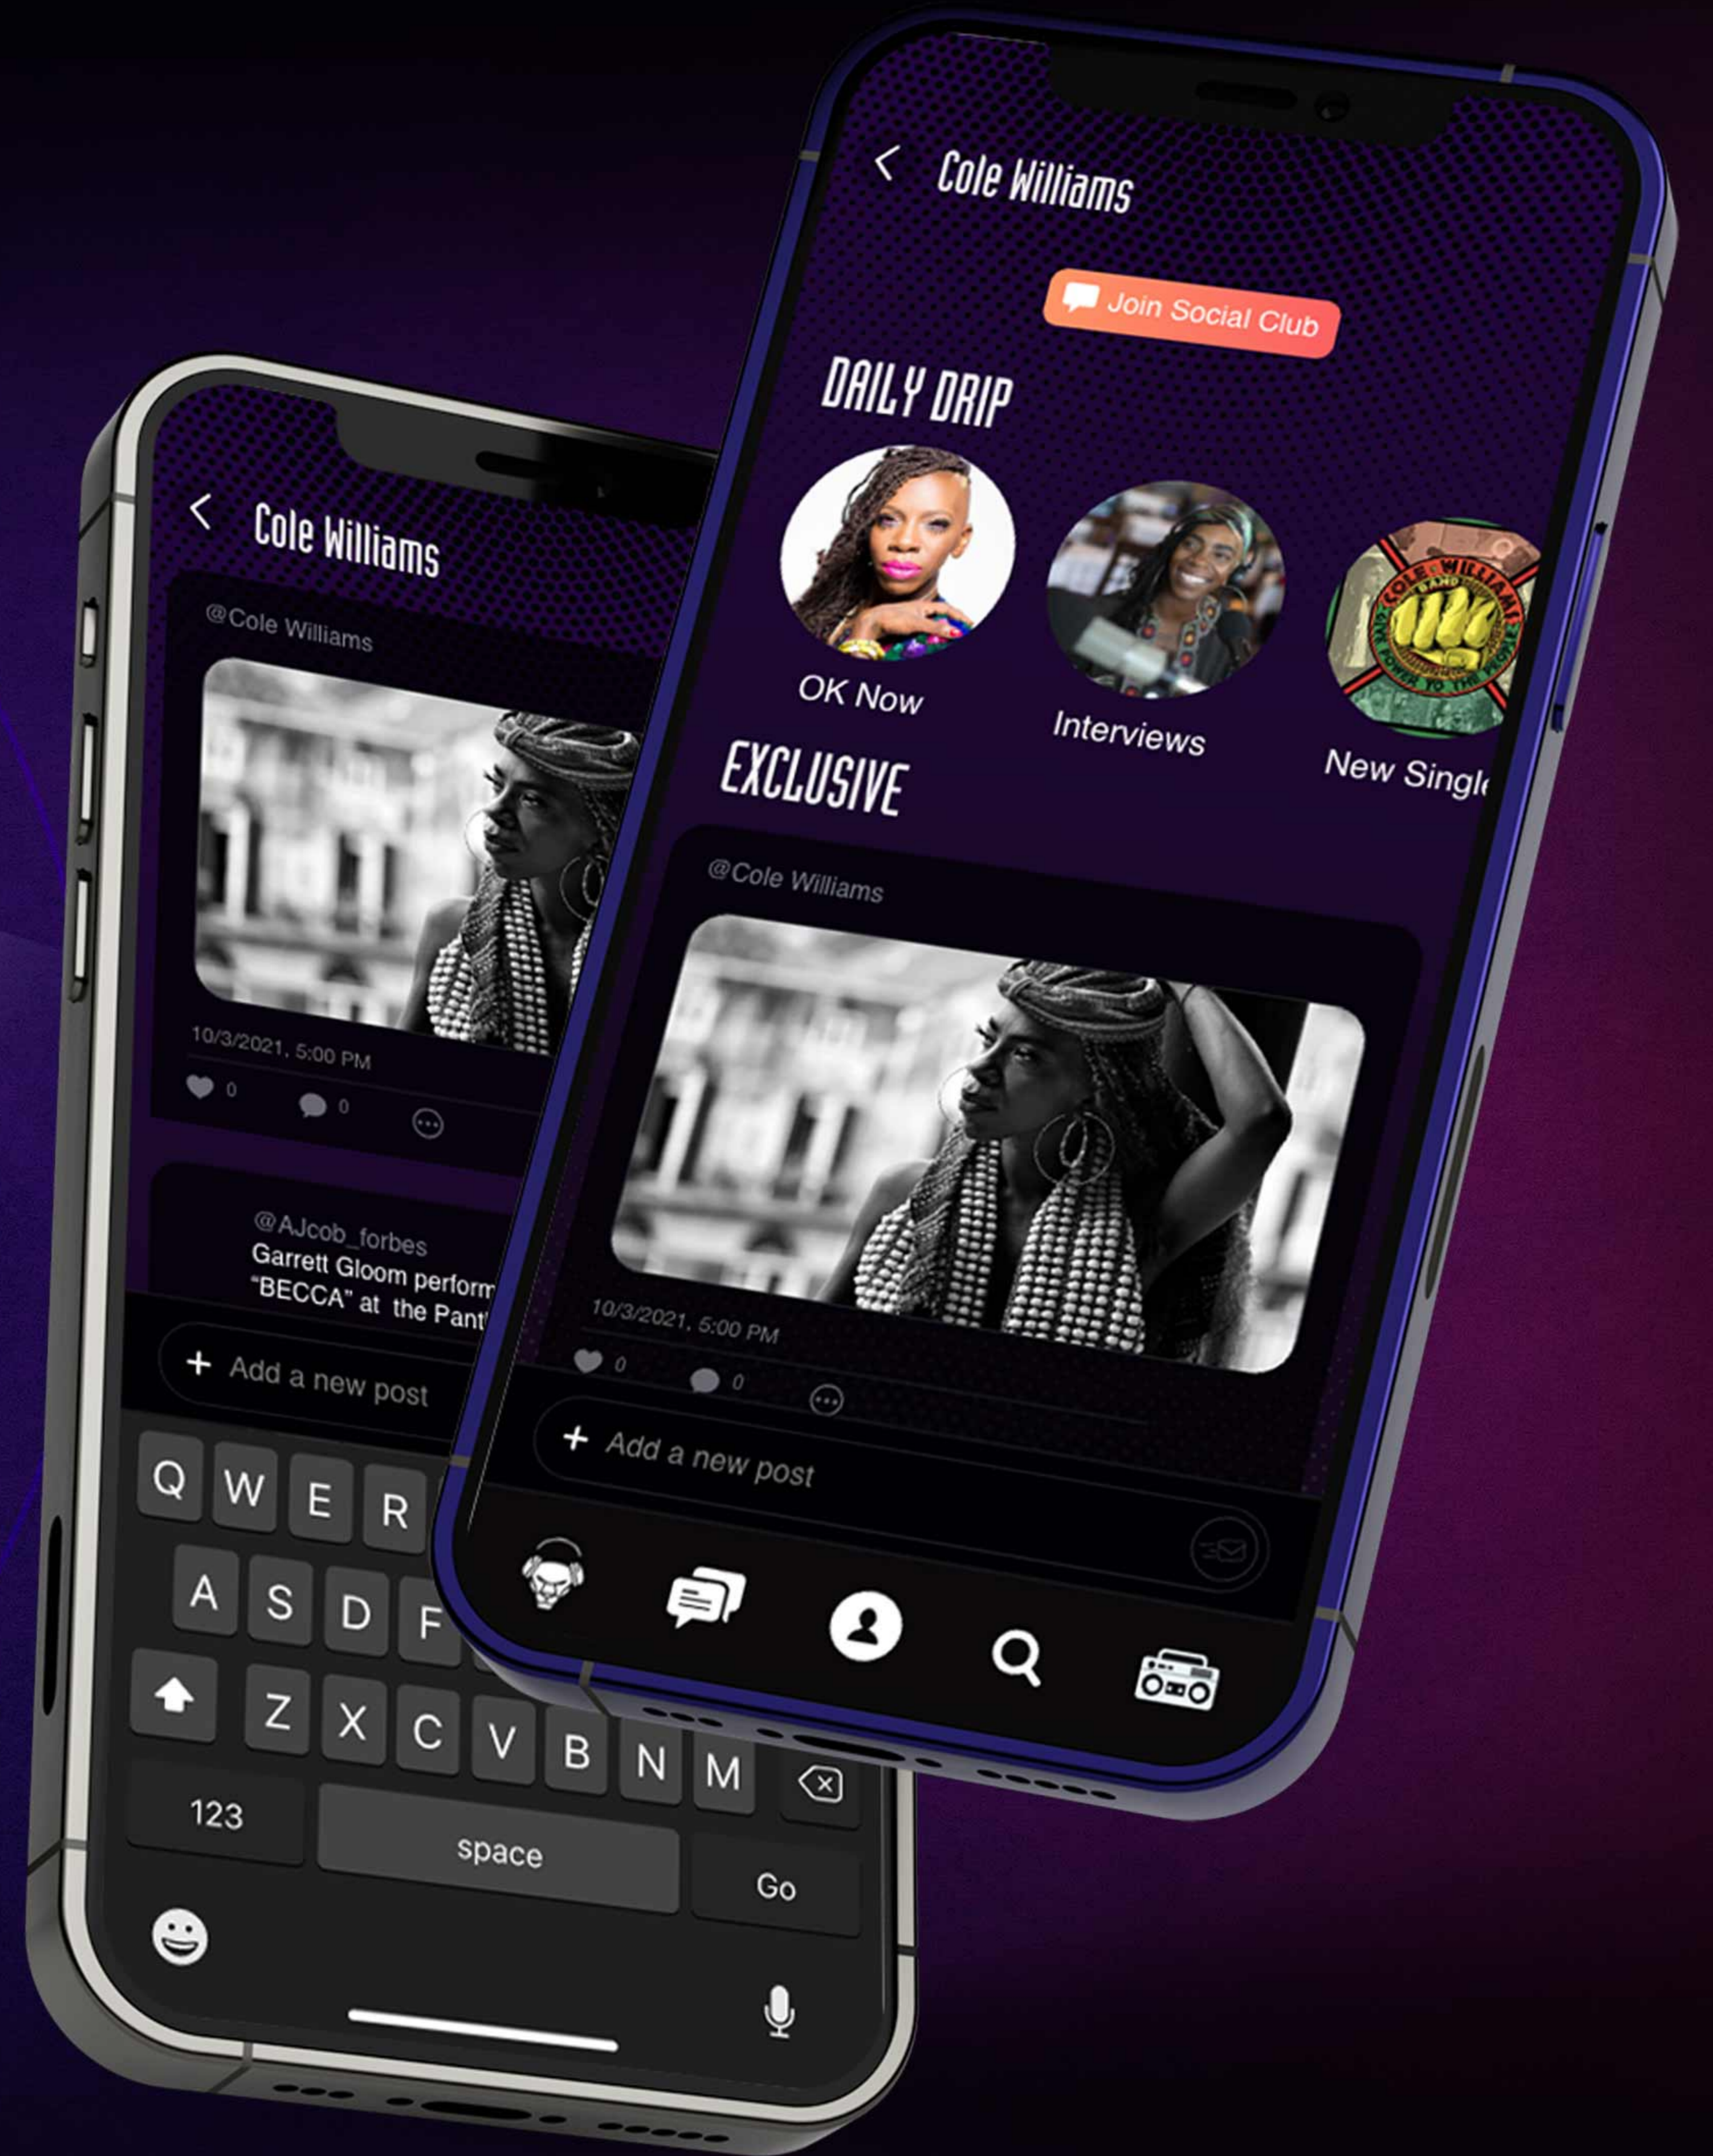

SOCIALS

AN ARTIST'S CONTENT IS CONNECTED THROUGH THEIR SOCIALS. ARTISTS CAN ALSO DO A QUICK INTIMATE UPDATE TO THEIR FANS. FANS CAN COMMENT AND SHARE THESE MESSAGES. THIS ACTS AS A POWERFUL TOOL FOR ARTISTS TO CONNECT WITH FANS DIRECTLY.