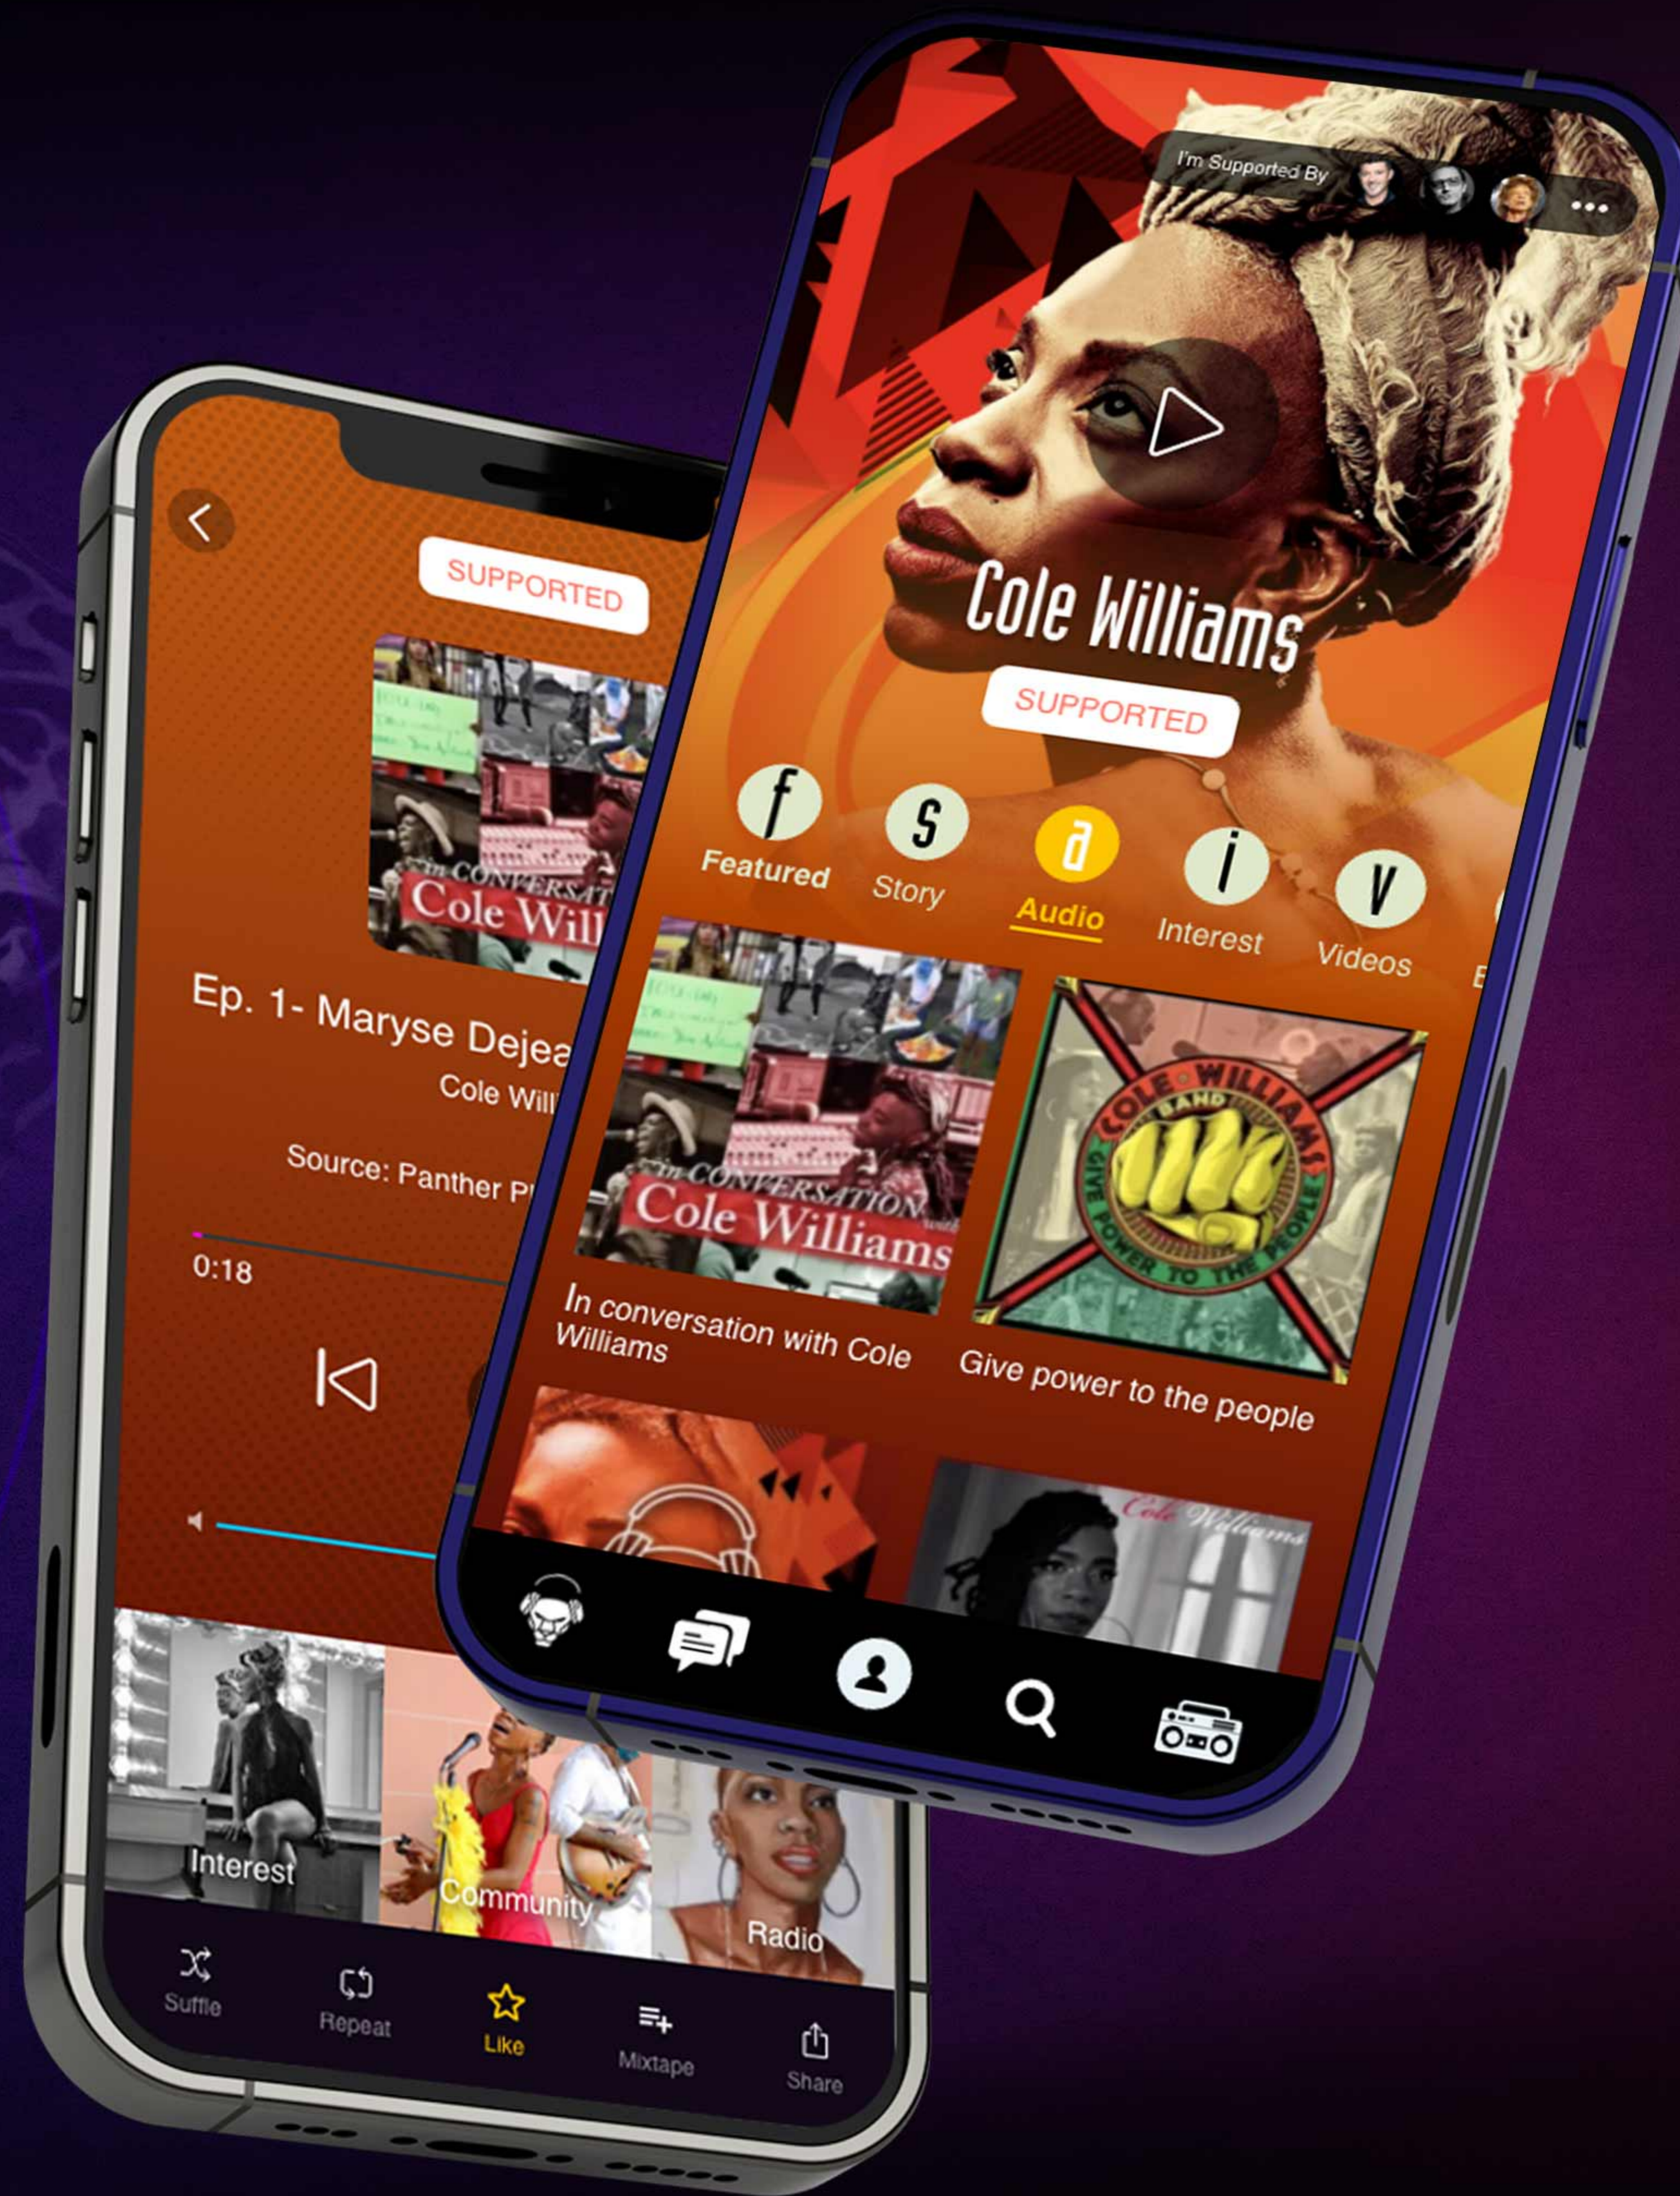

AUDIO

THIS IS WHERE ALL OF THE AUDIO CONTENT WILL LIVE FOR THE ARTIST AND WHERE THE FAN CAN VIEW AND LISTEN TO ALL THE SONGS, PODCASTS, ALBUMS, OR SINGLES.